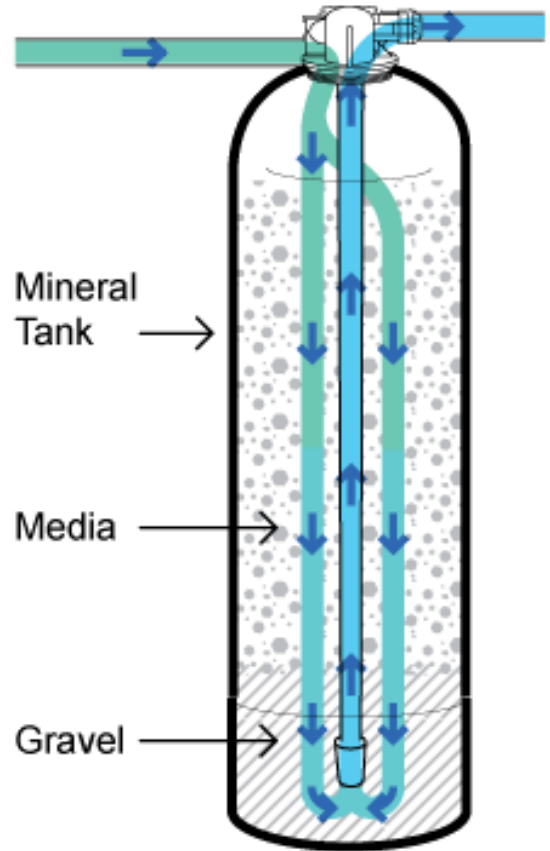

PRODUCT ADVANTAGES

- MAINTENANCE FREE
- HIGH-FLOW RATES
- ENERGY EFFICIENT
- AUTOMATED CONTROL VALVE
- ENVIRONMENTALLY FRIENDLY

REMOVAL OF

- Heavy Iron
- Sediment
- Manganese

HOW IT WORKS

PTFE-COATED
PISTON